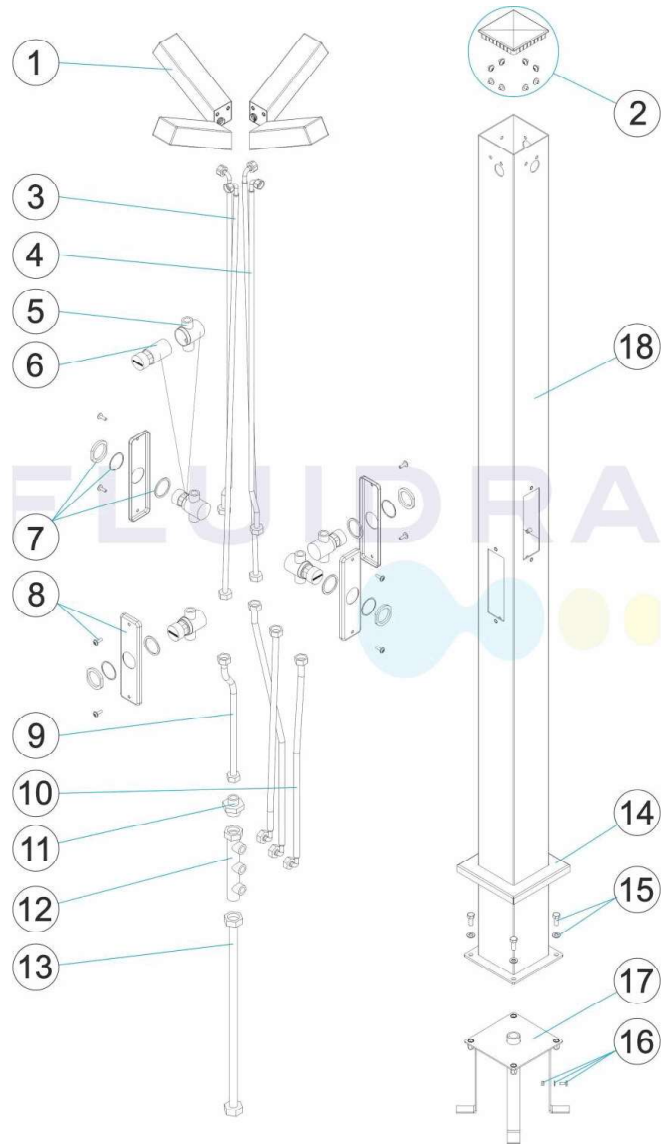

CODE **59779**

DESCRIPTION: **SHOWER 4 SPRINKLER 4 TIMING SWITCH**

ENGLISH

POS	CODE	DESCRIPTION	POS	CODE	DESCRIPTION
1	4401040235	SPRINKLER ABS	10	4401040258	1/2" H - 1/2" H L=600 FLEX "
2	4401040256	SHOWER CAP	11	4401040259	REDUCING NUT 3/4" M - 1/2" M BRAS "
3	4401040255	3/8" H - 1/2" H L=1025 FLEX "	12	4401040260	COLLECTOR 3/4" - 3 OUTLETS 1/2" "
4	4401040248	3/8" H - 1/2" H L=875 FLEX "	13	4401040261	3/4" H - 3/4" H DN13 L-450 FLEX "
5	4401040244	SWITCH BODY	14	4401040262	ESCUTCHEON
6	4401040239	TIMING SWITCH	15	4401041307	SHOWER ANCHOR BOLTS
7	4401040238	BUTTON BODY FIXING SET	16	4402010056	EARTH CONNECTION
8	4401040240	BUTTON FRONT	17	59779R0200	SHOWER ANCHOR
9	4401040257	1/2" H - 1/2" H L=400 FLEX "	18	59779R0100	SHOWER UNIT