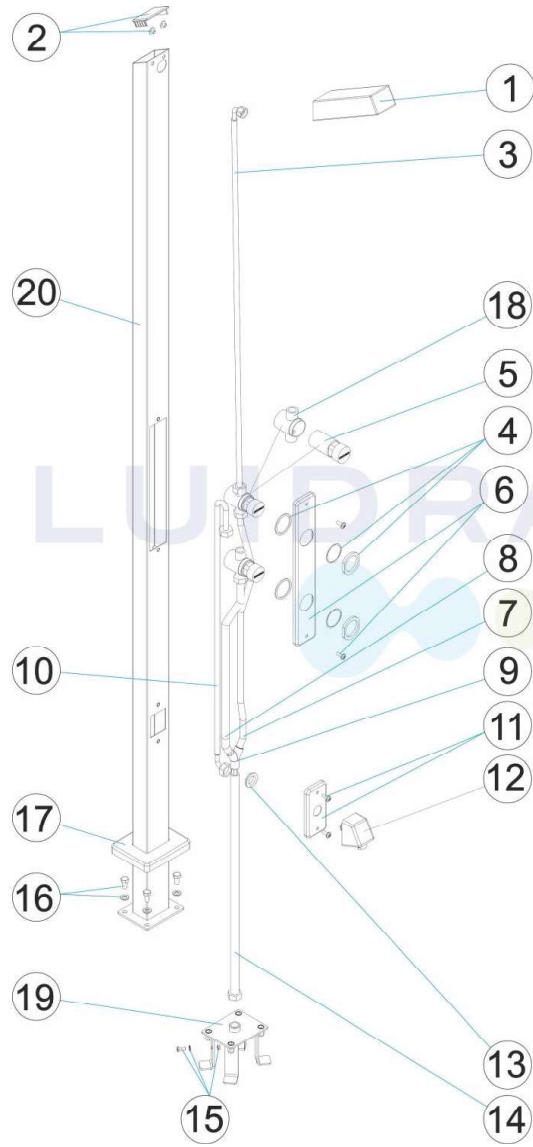

CODE **59777**

DESCRIPTION: **SHOWER 1 SPRINKLER 2 TIMING SWITCH AND 1 FOOT WASH**

ENGLISH

POS	CODE	DESCRIPTION	POS	CODE	DESCRIPTION
1	4401040235	SPRINKLER ABS	11	4401040250	FRONT FACE PLATE FOOT WASH
2	4401040236	SHOWER CAP	12	4401040251	FOOTBATH TAP
3	4401040248	3/8" H - 1/2" H L=875 FLEX "	13	4401040252	HEXAGONAL NUT 1/2" BRAS "
4	4401040238	BUTTON BODY FIXING SET	14	4401040253	1/2" H - M10 M L-510 FLEX "
5	4401040239	TIMING SWITCH	15	4402010056	EARTH CONNECTION
6	4401040249	TRIM DOUBLE SWITCH	16	4401041307	SHOWER ANCHOR BOLTS
7	4401040146	FLEXIBLE HOSE 1/2" FEMALE + M-10 MALE L=550 N	17	4401040242	ESCUTCHEON
8	4401040097	1/2" H LOCA M-10 M. L=400 CABL "	18	4401040244	SWITCH BODY
9	4401043615	Y" CONNECTOR M-10 FEMAL "	19	59776R0200	SHOWER ANCHOR
10	4401040054	BRAIDED HOSE	20	59777R0100	SHOWER UNIT