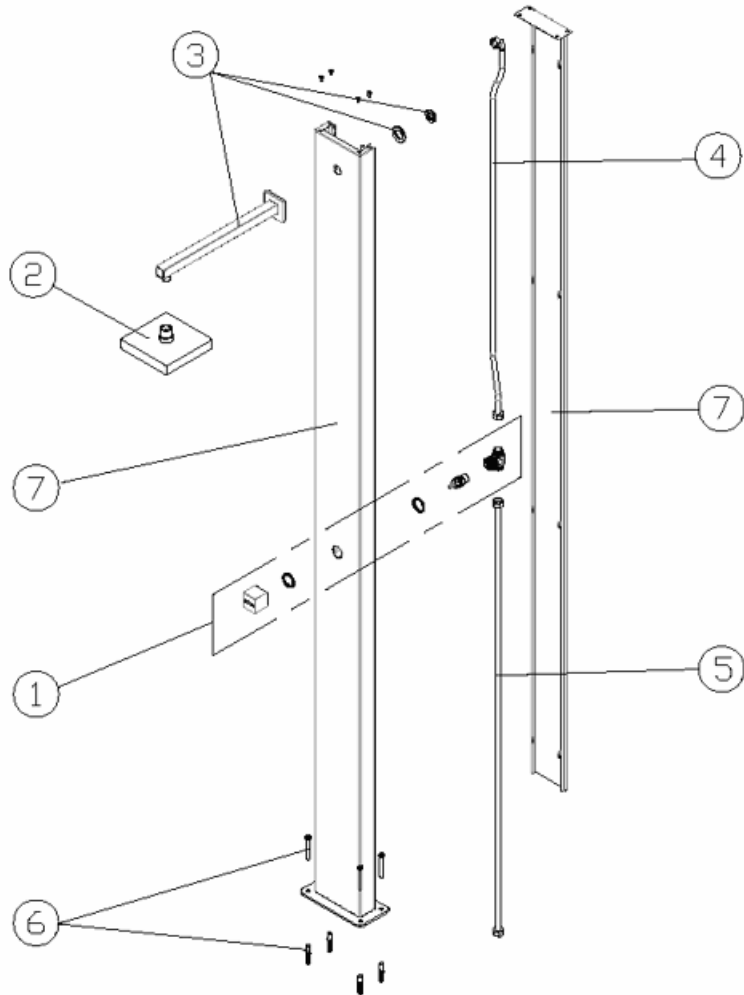

CODE **53872**

DESCRIPTION: **NIAGARA SHOWER**

ENGLISH

POS	CODE	DESCRIPTION	POS	CODE	DESCRIPTION
1	4401040051	VALVE SET	5	4401040055	BRAIDED HOSE
2	4401040052	SPRINKLER	6	4401040056	BRAIDED HOSE
3	4401040053	SHOWER ARM	7	53872R0400	BACK COVER
4	4401040054	BRAIDED HOSE	8	53872R0100	SHOWER BODY